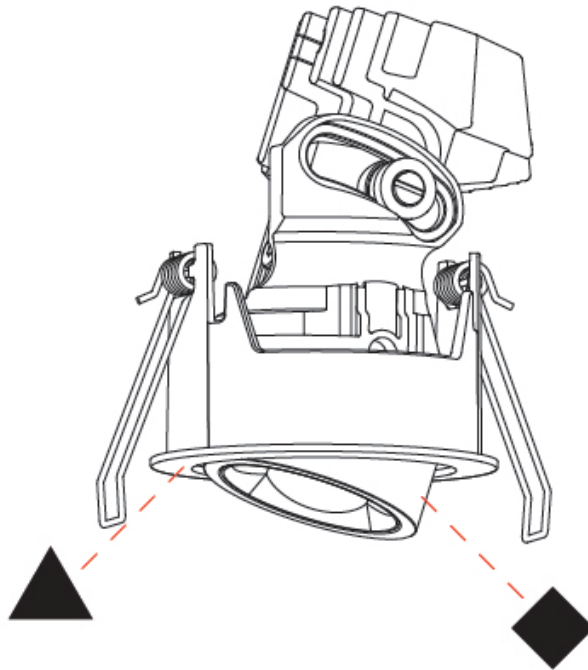

OIKO PRO ROUND ADJUSTABLE RECESSED

A35843-

PROJECT _____

TYPE _____

SPECIFIER _____

QUANTITY _____

DATE _____

A